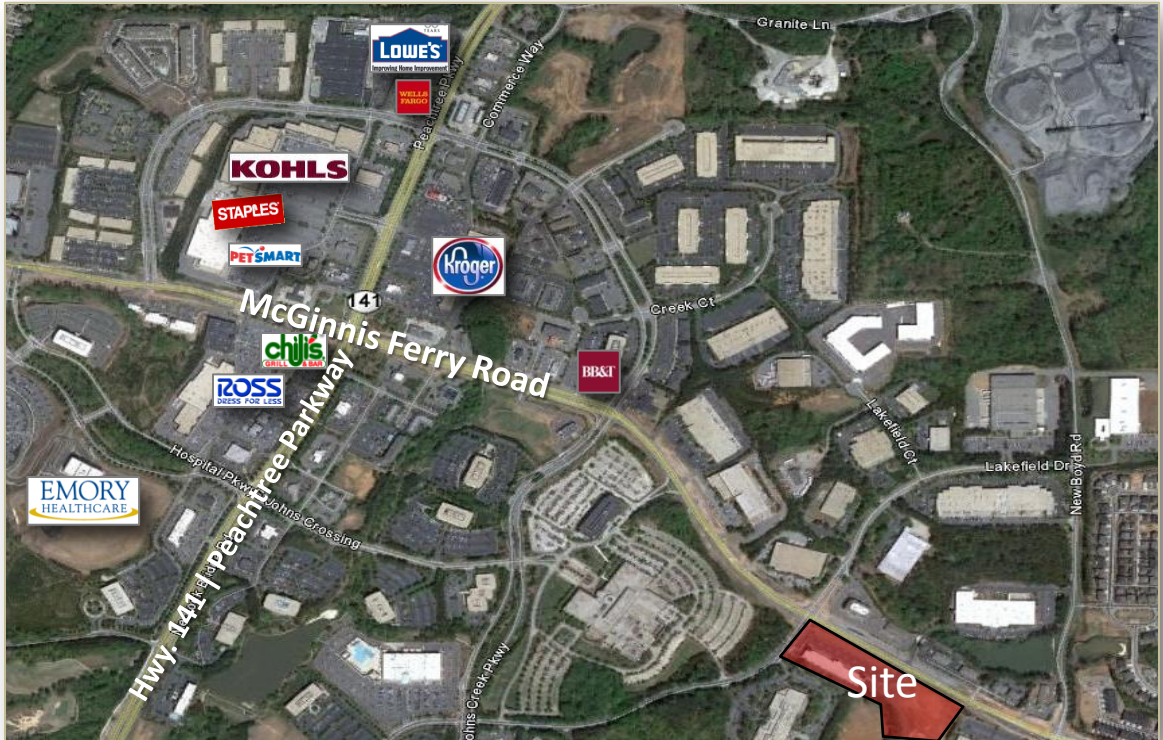

AVAILABLE FOR LEASE

LAKEFIELD CENTER AT MCGINNIS FERRY

6955 McGinnis Ferry Road, Johns Creek, GA 30097