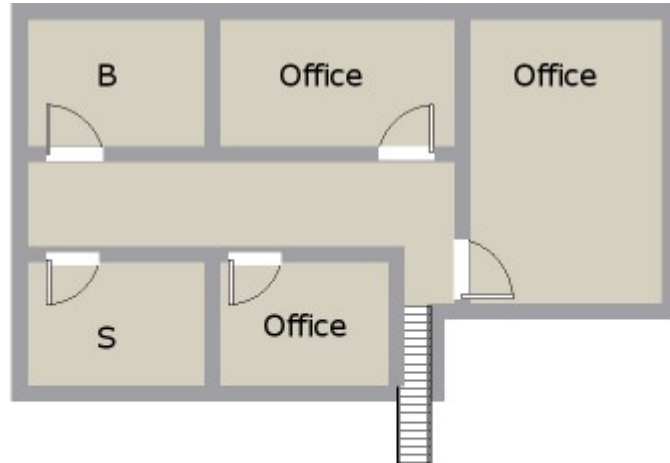

AVAILABLE FOR LEASE

800 Abbey Court, Alpharetta, Georgia 30004

3,400 Square Foot Office Building

2nd Floor

1st Floor

Roberts Commercial

REAL ESTATE SERVICES

No warranty or representation, expressed or implied, is made as to the accuracy of information contained herein. In consideration of the within information, purchaser agrees to rely solely on its right, and assumes the duty to independently obtain and analyze all information.